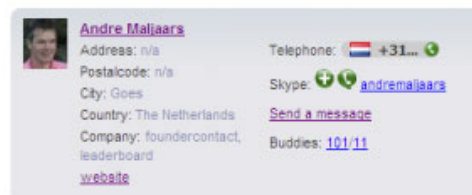

register today at: www.foundercontact.com/user/register